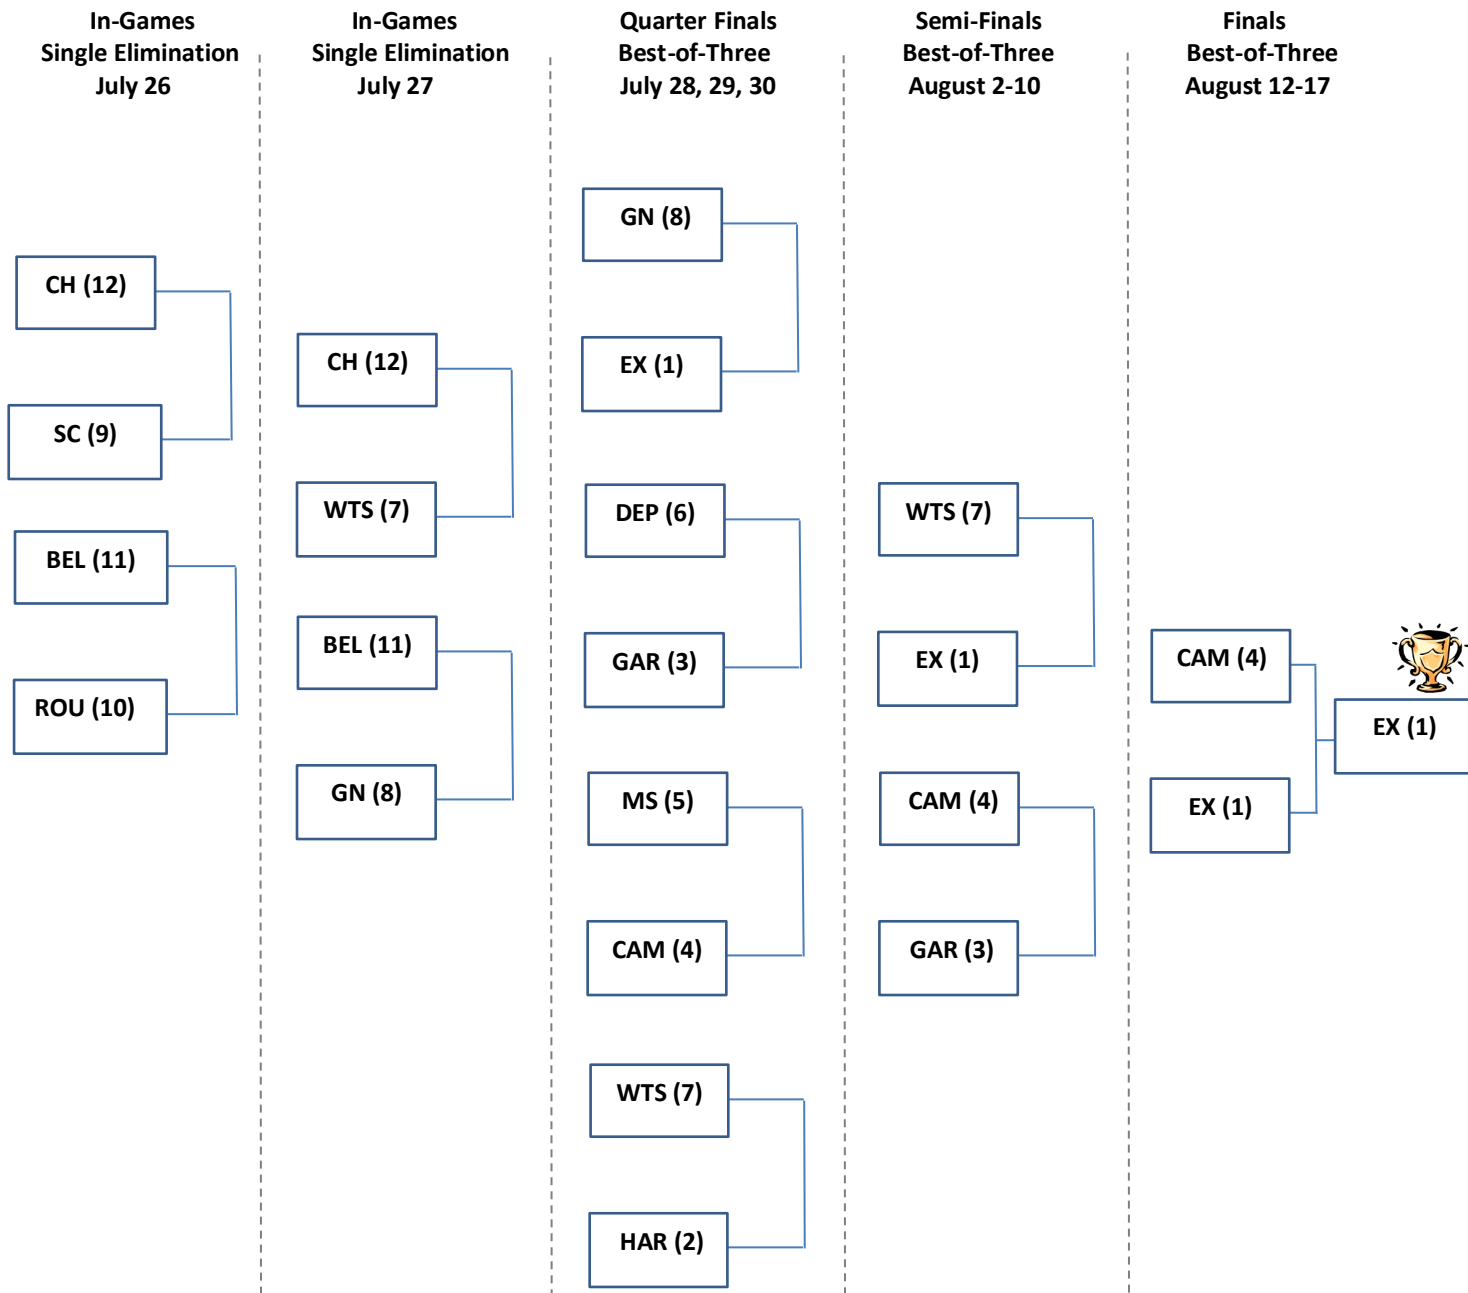

2015 TRICOUNTY BASEBALL PLAYOFFS

Teams are re-seeded after each round

BEL – Bellmawr CHBR – Cherry Hill Babe Ruth CAM – Camden DEP – Deptford
 EX – Excel One GN – Golden Nugget GAR – Garton’s HAR – Hardenbergh
 MS – Maple Shade ROU – Roughriders SC – Sportz Central WTS – Washington Twp Senators